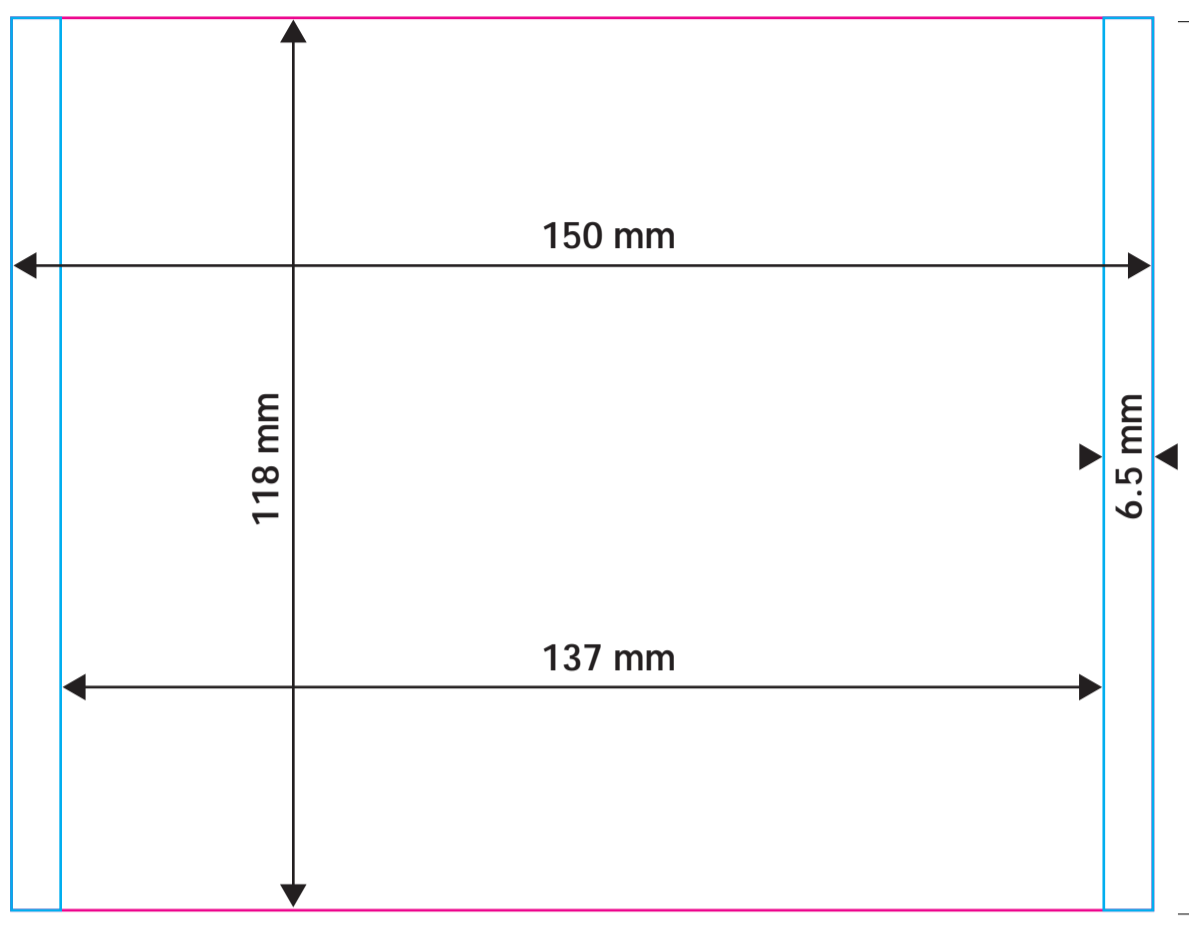

Exterior Box Back-Viewable Side

perf

perf

Interior Side (disc craddled side)